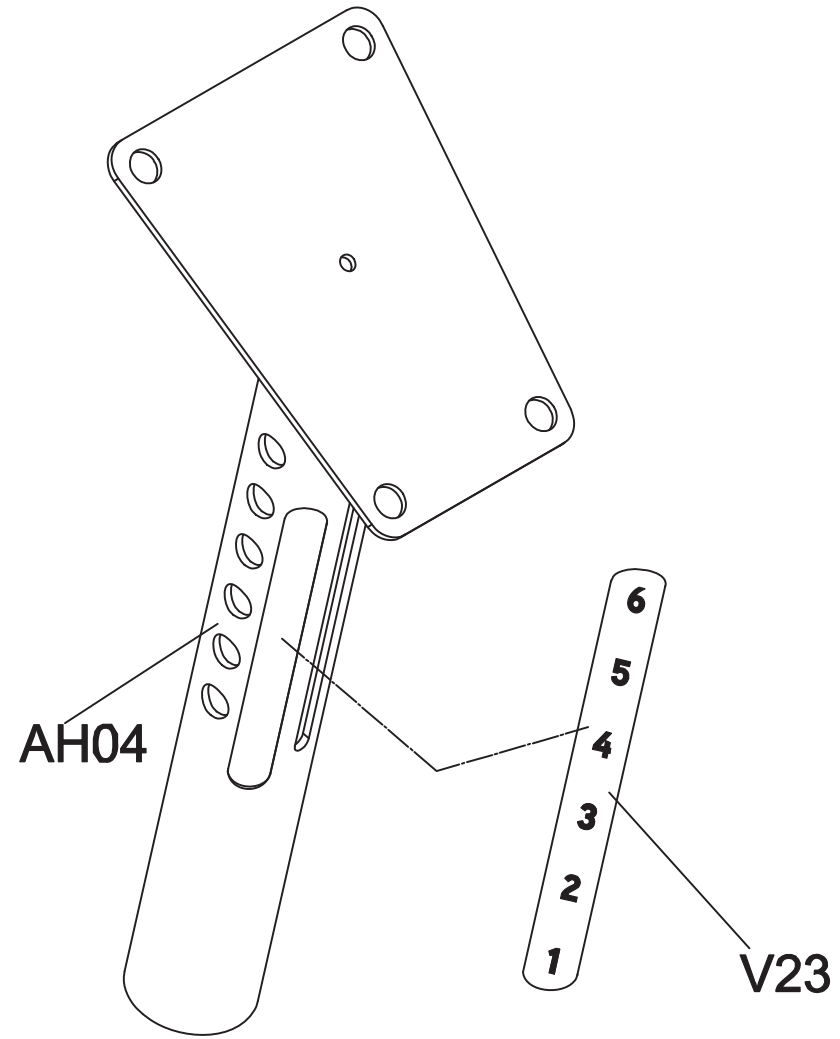

Part NO.	Color
1000406033	Iced Sliver
1000406085	Mat Black
1000406036	Platinum
1000406038	Polarized Titanium
1000406077	Lace White
1000406087	BlackGlossy
1000406083	Pearl White

DRAWING NO			
PART NAME	Pull Pin		
PART NO	1000210472	REV	A
APPROVE	CINDY	DATE	2012106

DRAWING NO	GM73C-SF03		
PART NAME	Chest Pad Adjust Set		
PART NO	1000406224	REV	A
APPROVE	Jo	DATE	022217

DRAWING NO	GM73C-SF04		
PART NAME	Pedal Arm Set		
PART NO	See Chart	REV	A
APPROVE	Jo	DATE	022217