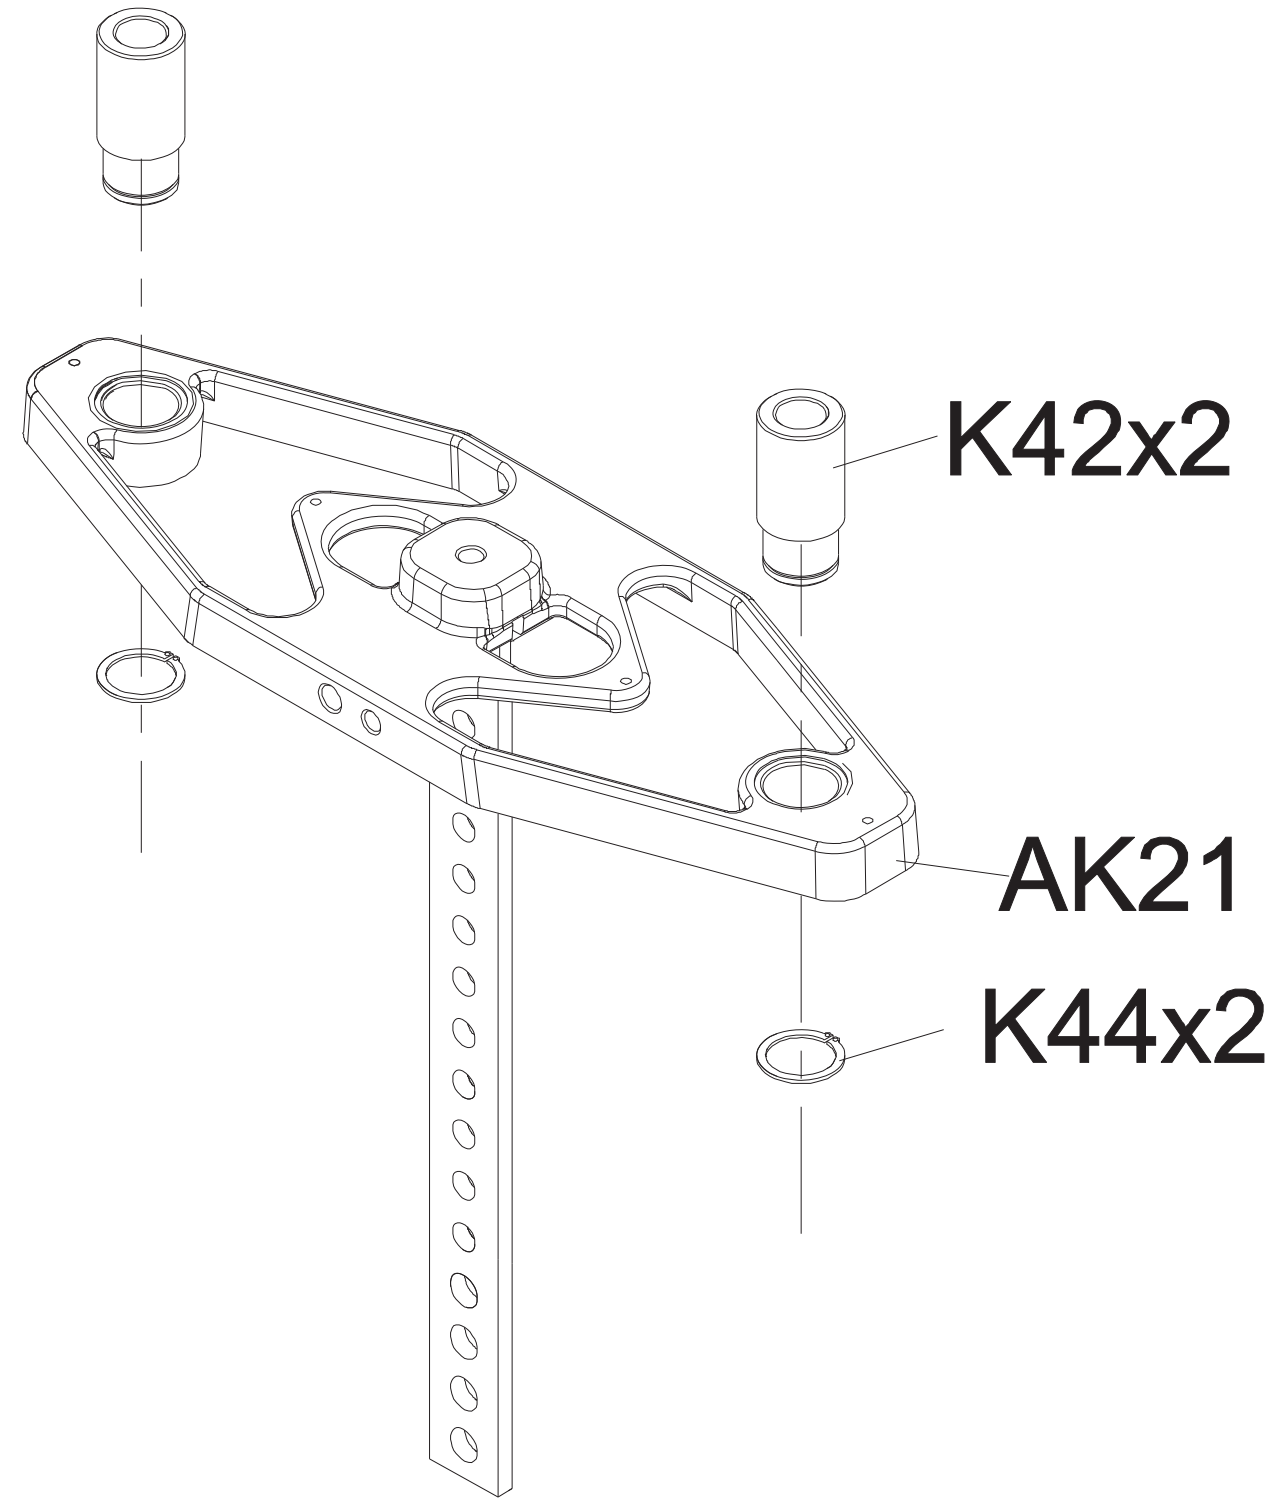

DRAWING NO.	PVSGM73C-KM		
PART NAME	Explosive Diagram		
PART NO.	MGM0636-00	REV	A
APPROVE	wangtao	DATE	2022.05.31

DRAWING NO	GM59-AK22		
PART NAME	Wps;Superstratum;Paint Black LM1018;		
PART NO	1000207217	REV	A
APPROVE	KNIGHT	DATE	10122016

DRAWING NO			
PART NAME	Pull Pin		
PART NO	1000210472	REV	A
APPROVE	CINDY	DATE	2012106

DRAWING NO	GM73C-SF03		
PART NAME	Chest Pad Adjust Set		
PART NO	1000406224	REV	A
APPROVE	Jo	DATE	022217

DRAWING NO	GM73C-SF04		
PART NAME	Pedal Arm Set		
PART NO	See Chart	REV	A
APPROVE	Jo	DATE	022217