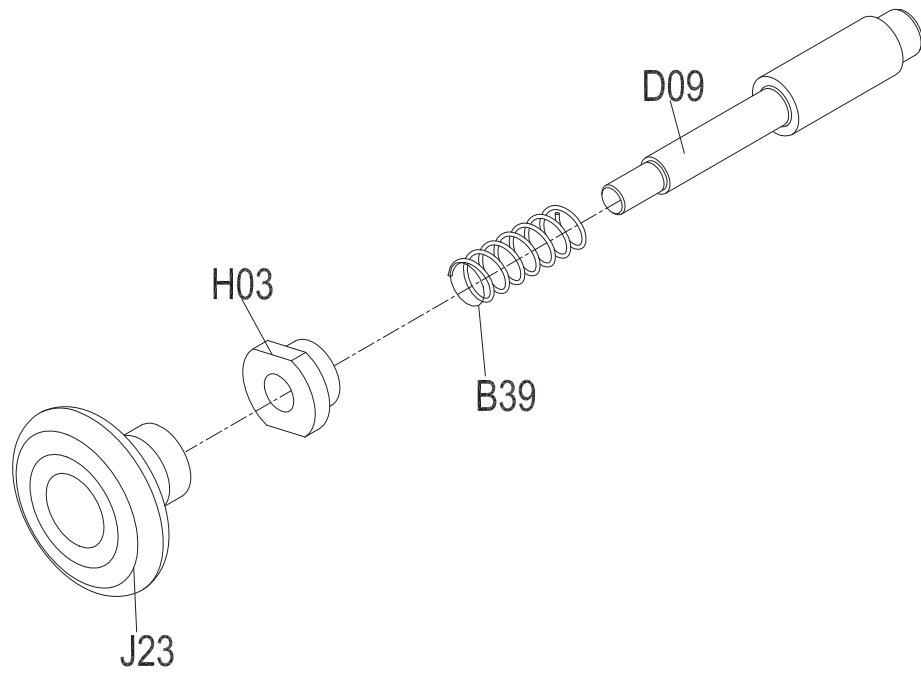

DRAWING NO			
PART NAME	Pull Pin		
PART NO	1000210472	REV	A
APPROVE	CINDY	DATE	2012106

DRAWING NO	GM73C-SF03		
PART NAME	Chest Pad Adjust Set		
PART NO	1000406224	REV	A
APPROVE	Jo	DATE	022217

DRAWING NO	GM73C-SF04		
PART NAME	Pedal Arm Set		
PART NO	See Chart	REV	A
APPROVE	Jo	DATE	022217