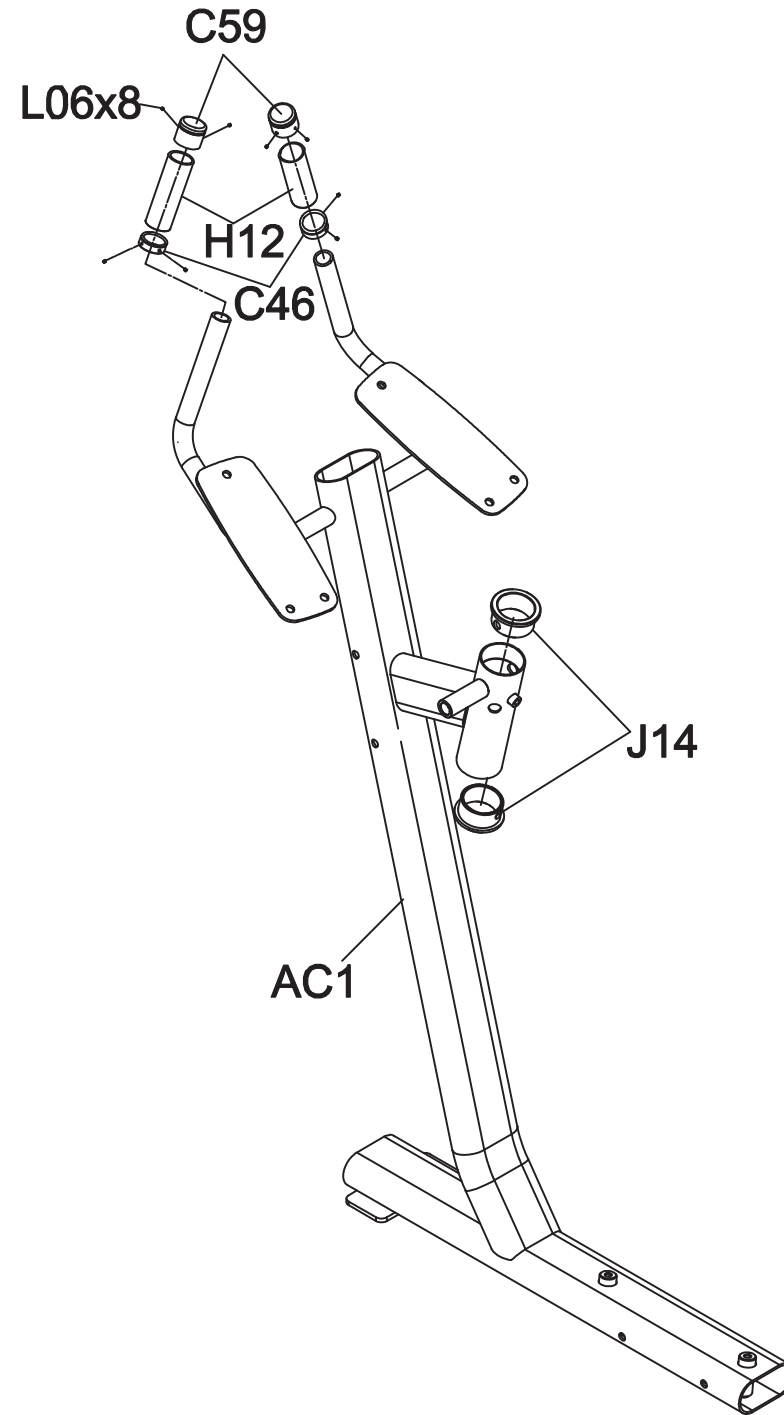

Part NO.	Color
1000406033	Iced Sliver
1000406085	Mat Black
1000406036	Platinum
1000406038	Polarized Titanium
1000406077	Lace White
1000406087	BlackGlossy
1000406083	Pearl White

DRAWING NO			
PART NAME	Pull Pin		
PART NO	1000210472	REV	A
APPROVE	CINDY	DATE	2012106

DRAWING NO	GM73C-SF03		
PART NAME	Chest Pad Adjust Set		
PART NO	1000406224	REV	A
APPROVE	Jo	DATE	022217

DRAWING NO	GM73C-SF04		
PART NAME	Pedal Arm Set		
PART NO	See Chart	REV	A
APPROVE	Jo	DATE	022217