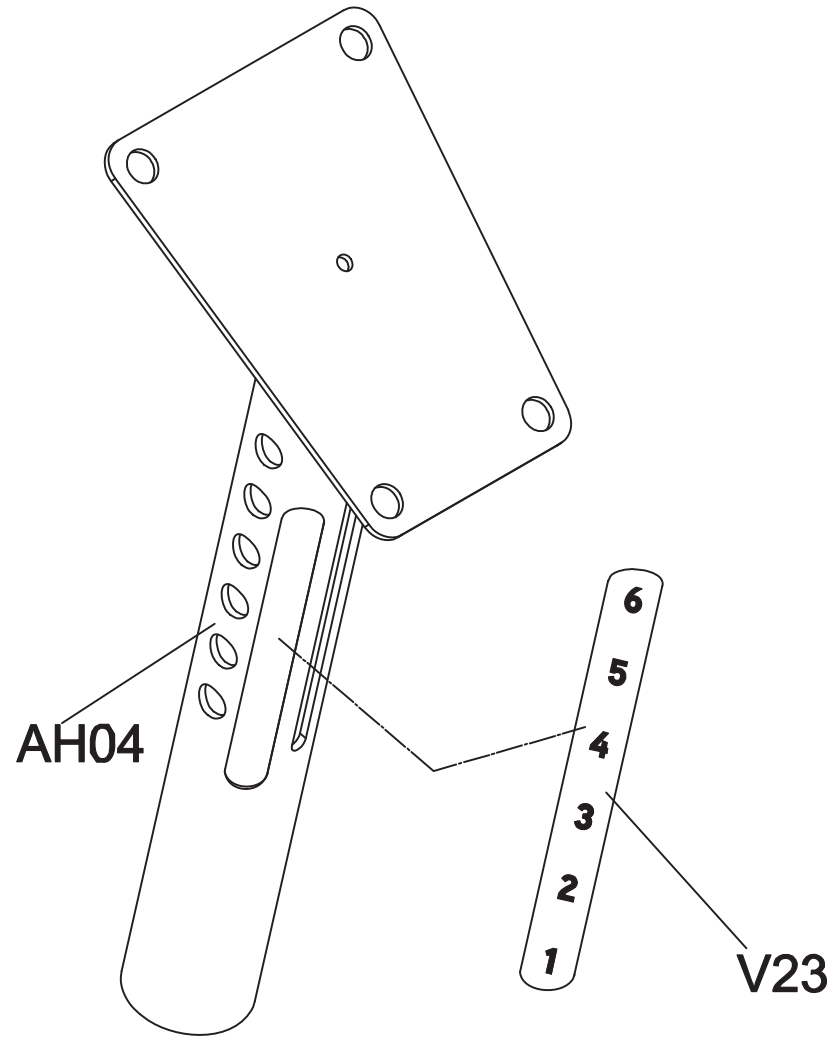

DRAWING NO			
PART NAME	Pull Pin		
PART NO	1000210472	REV	A
APPROVE	CINDY	DATE	2012106

DRAWING NO	GM73C-SF03		
PART NAME	Chest Pad Adjust Set		
PART NO	1000406224	REV	A
APPROVE	Jo	DATE	022217

DRAWING NO	GM73C-SF04		
PART NAME	Pedal Arm Set		
PART NO	See Chart	REV	A
APPROVE	Jo	DATE	022217