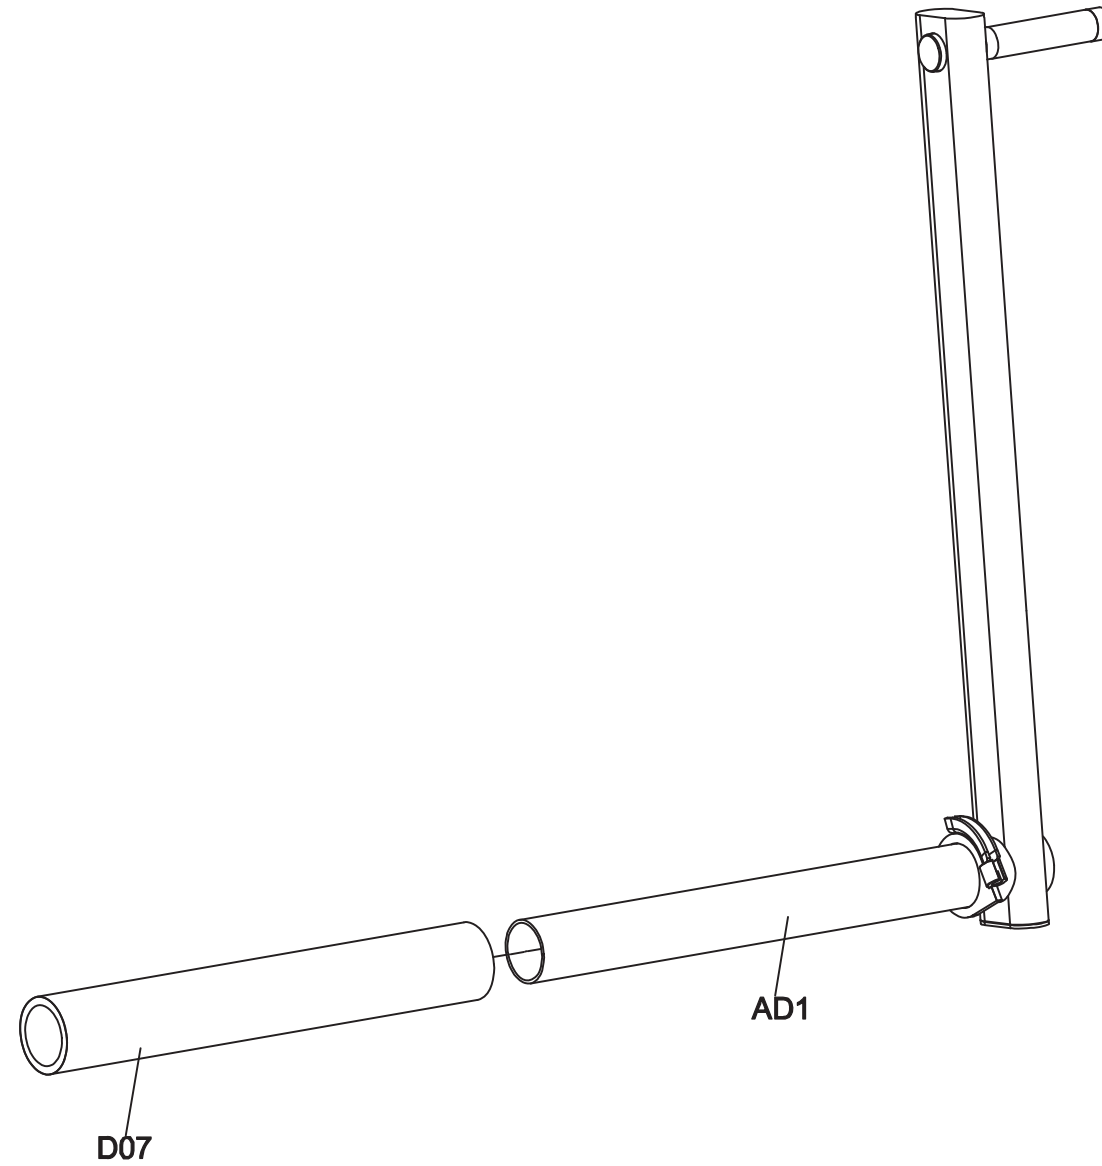

Part NO.	Color
1000406033	Iced Sliver
1000406085	Mat Black
1000406036	Platinum
1000406038	Polarized Titanium
1000406077	Lace White
1000406087	BlackGlossy
1000406083	Pearl White

DRAWING NO			
PART NAME	Pull Pin		
PART NO	1000210472	REV	A
APPROVE	CINDY	DATE	2012106

DRAWING NO	GM73C-SF03		
PART NAME	Chest Pad Adjust Set		
PART NO	1000406224	REV	A
APPROVE	Jo	DATE	022217

DRAWING NO	GM73C-SF04		
PART NAME	Pedal Arm Set		
PART NO	See Chart	REV	A
APPROVE	Jo	DATE	022217