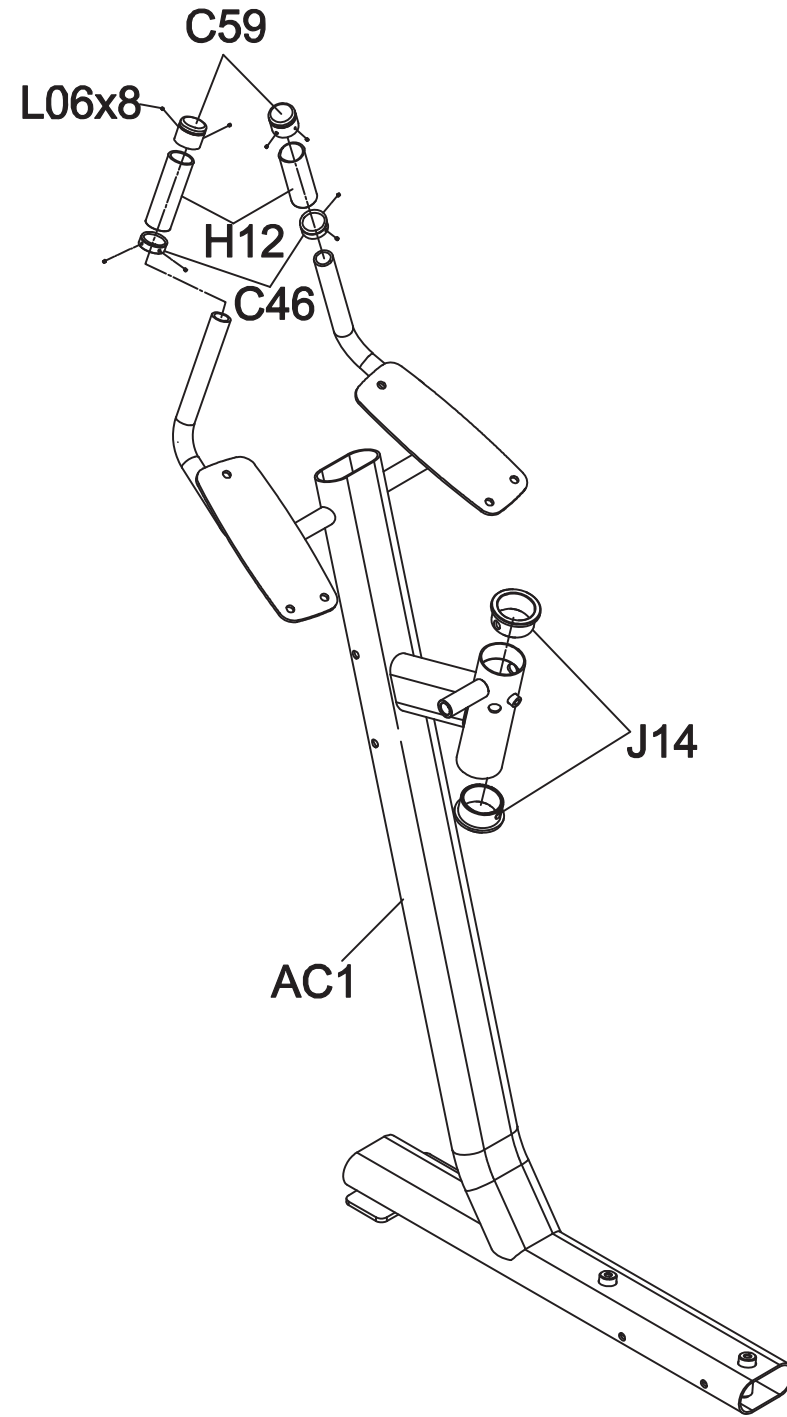

DRAWING NO	GM73C-SF02		
PART NAME	User Frame Set		
PART NO	See Chart	REV	A
APPROVE	Jo	DATE	022217

Part NO.	Color
1000406033	Iced Sliver
1000406085	Mat Black
1000406036	Platinum
1000406038	Polarized Titanium
1000406077	Lace White
1000406087	BlackGlossy
1000406083	Pearl White