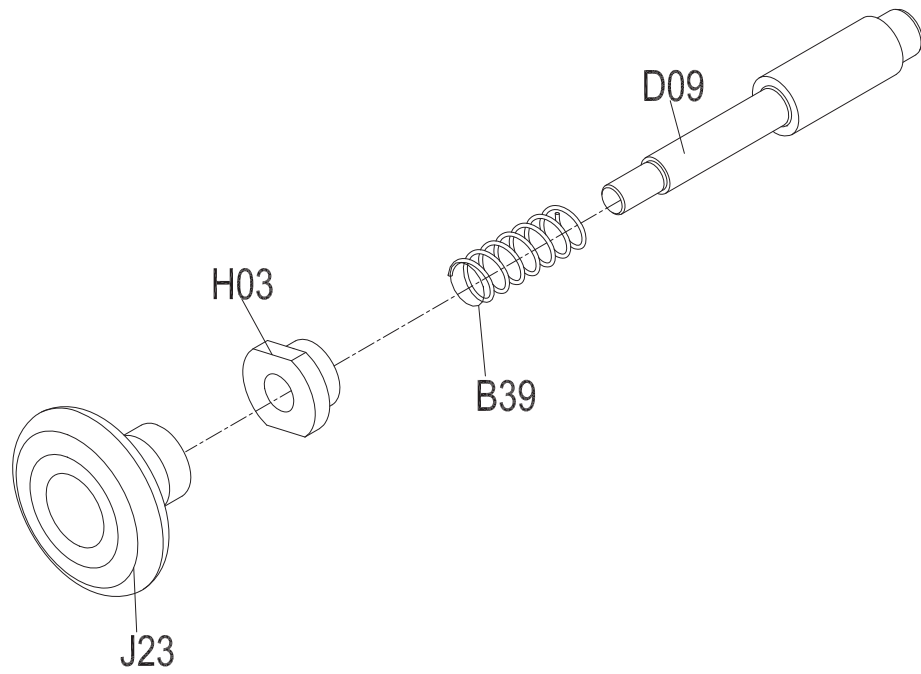

Part NO.	Color
1000406033	Iced Sliver
1000406085	Mat Black
1000406036	Platinum
1000406038	Polarized Titanium
1000406077	Lace White
1000406087	BlackGlossy
1000406083	Pearl White

DRAWING NO			
PART NAME	Pull Pin		
PART NO	1000210472	REV	A
APPROVE	CINDY	DATE	2012106

DRAWING NO	GM73C-SF03		
PART NAME	Chest Pad Adjust Set		
PART NO	1000406224	REV	A
APPROVE	Jo	DATE	022217

DRAWING NO	GM73C-SF04		
PART NAME	Pedal Arm Set		
PART NO	See Chart	REV	A
APPROVE	Jo	DATE	022217