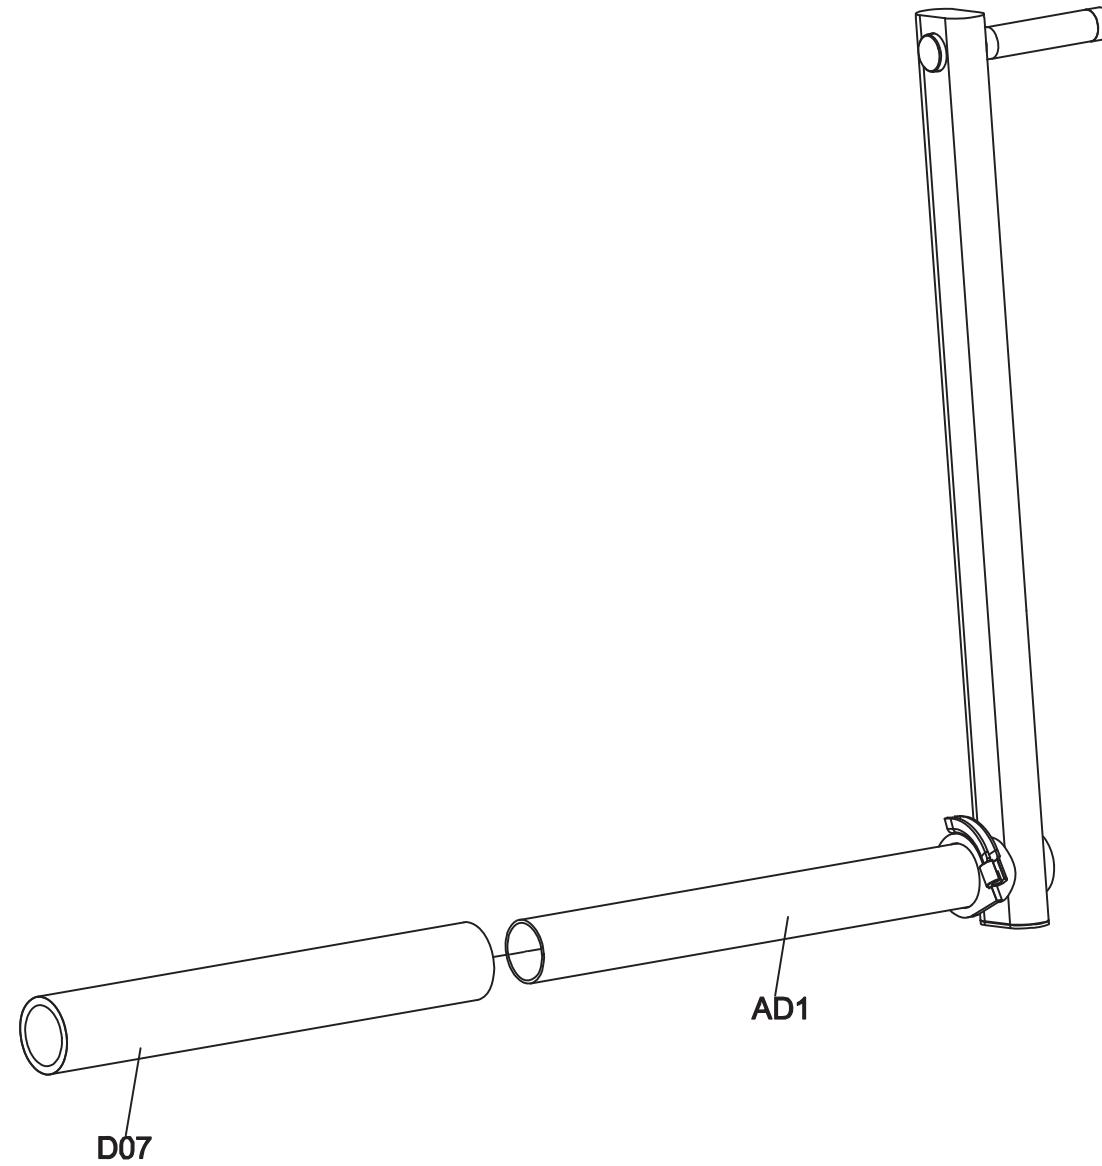

DRAWING NO			
PART NAME	Pull Pin		
PART NO	1000210472	REV	A
APPROVE	CINDY	DATE	2012106

DRAWING NO	GM73C-SF03		
PART NAME	Chest Pad Adjust Set		
PART NO	1000406224	REV	A
APPROVE	Jo	DATE	022217

DRAWING NO	GM73C-SF04		
PART NAME	Pedal Arm Set		
PART NO	See Chart	REV	A
APPROVE	Jo	DATE	022217