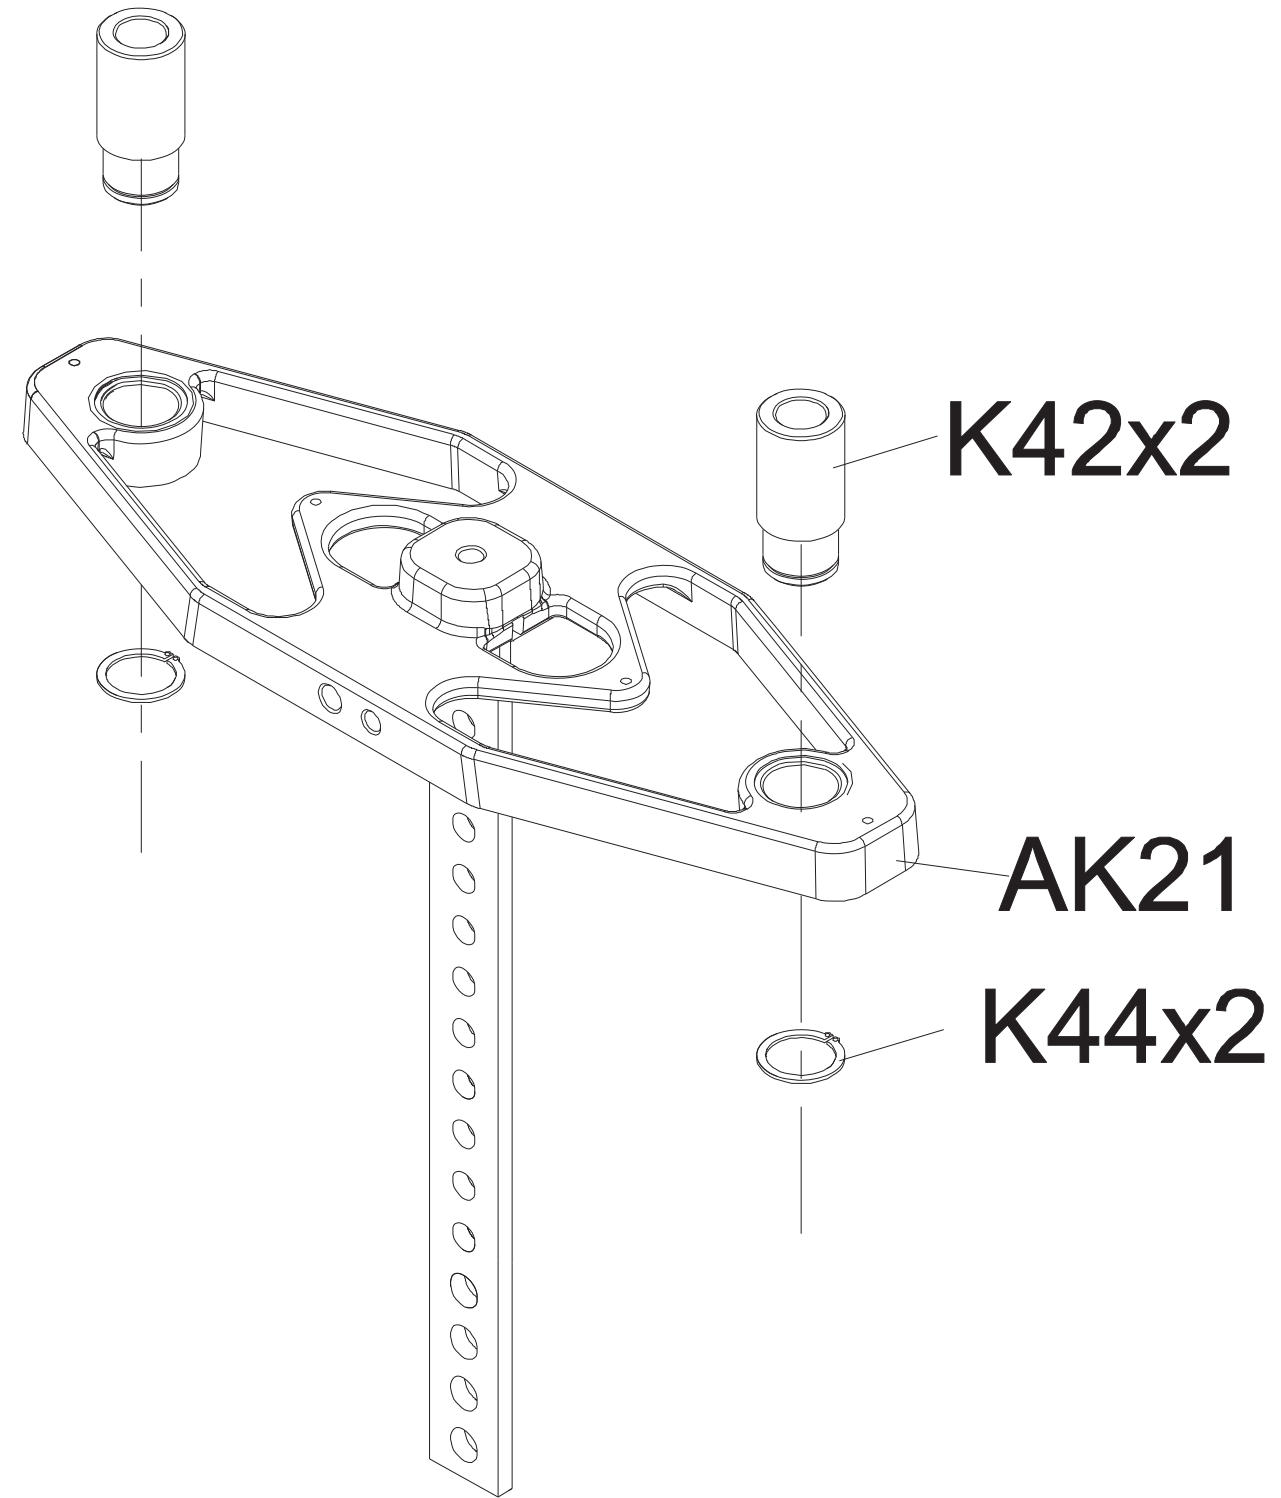

DRAWING NO	GM59-AK22		
PART NAME	Wps;Superstratum;Paint Black LM1018;		
PART NO	1000207217	REV	A
APPROVE	KNIGHT	DATE	10122016

DRAWING NO	GM73C-SF02		
PART NAME	User Frame Set		
PART NO	See Chart	REV	A
APPROVE	Jo	DATE	022217

Part NO.	Color
1000406033	Iced Sliver
1000406085	Mat Black
1000406036	Platinum
1000406038	Polarized Titanium
1000406077	Lace White
1000406087	BlackGlossy
1000406083	Pearl White

DRAWING NO			
PART NAME	Pull Pin		
PART NO	1000210472	REV	A
APPROVE	CINDY	DATE	2012106

DRAWING NO	GM73C-SF03		
PART NAME	Chest Pad Adjust Set		
PART NO	1000406224	REV	A
APPROVE	Jo	DATE	022217

DRAWING NO	GM73C-SF04		
PART NAME	Pedal Arm Set		
PART NO	See Chart	REV	A
APPROVE	Jo	DATE	022217