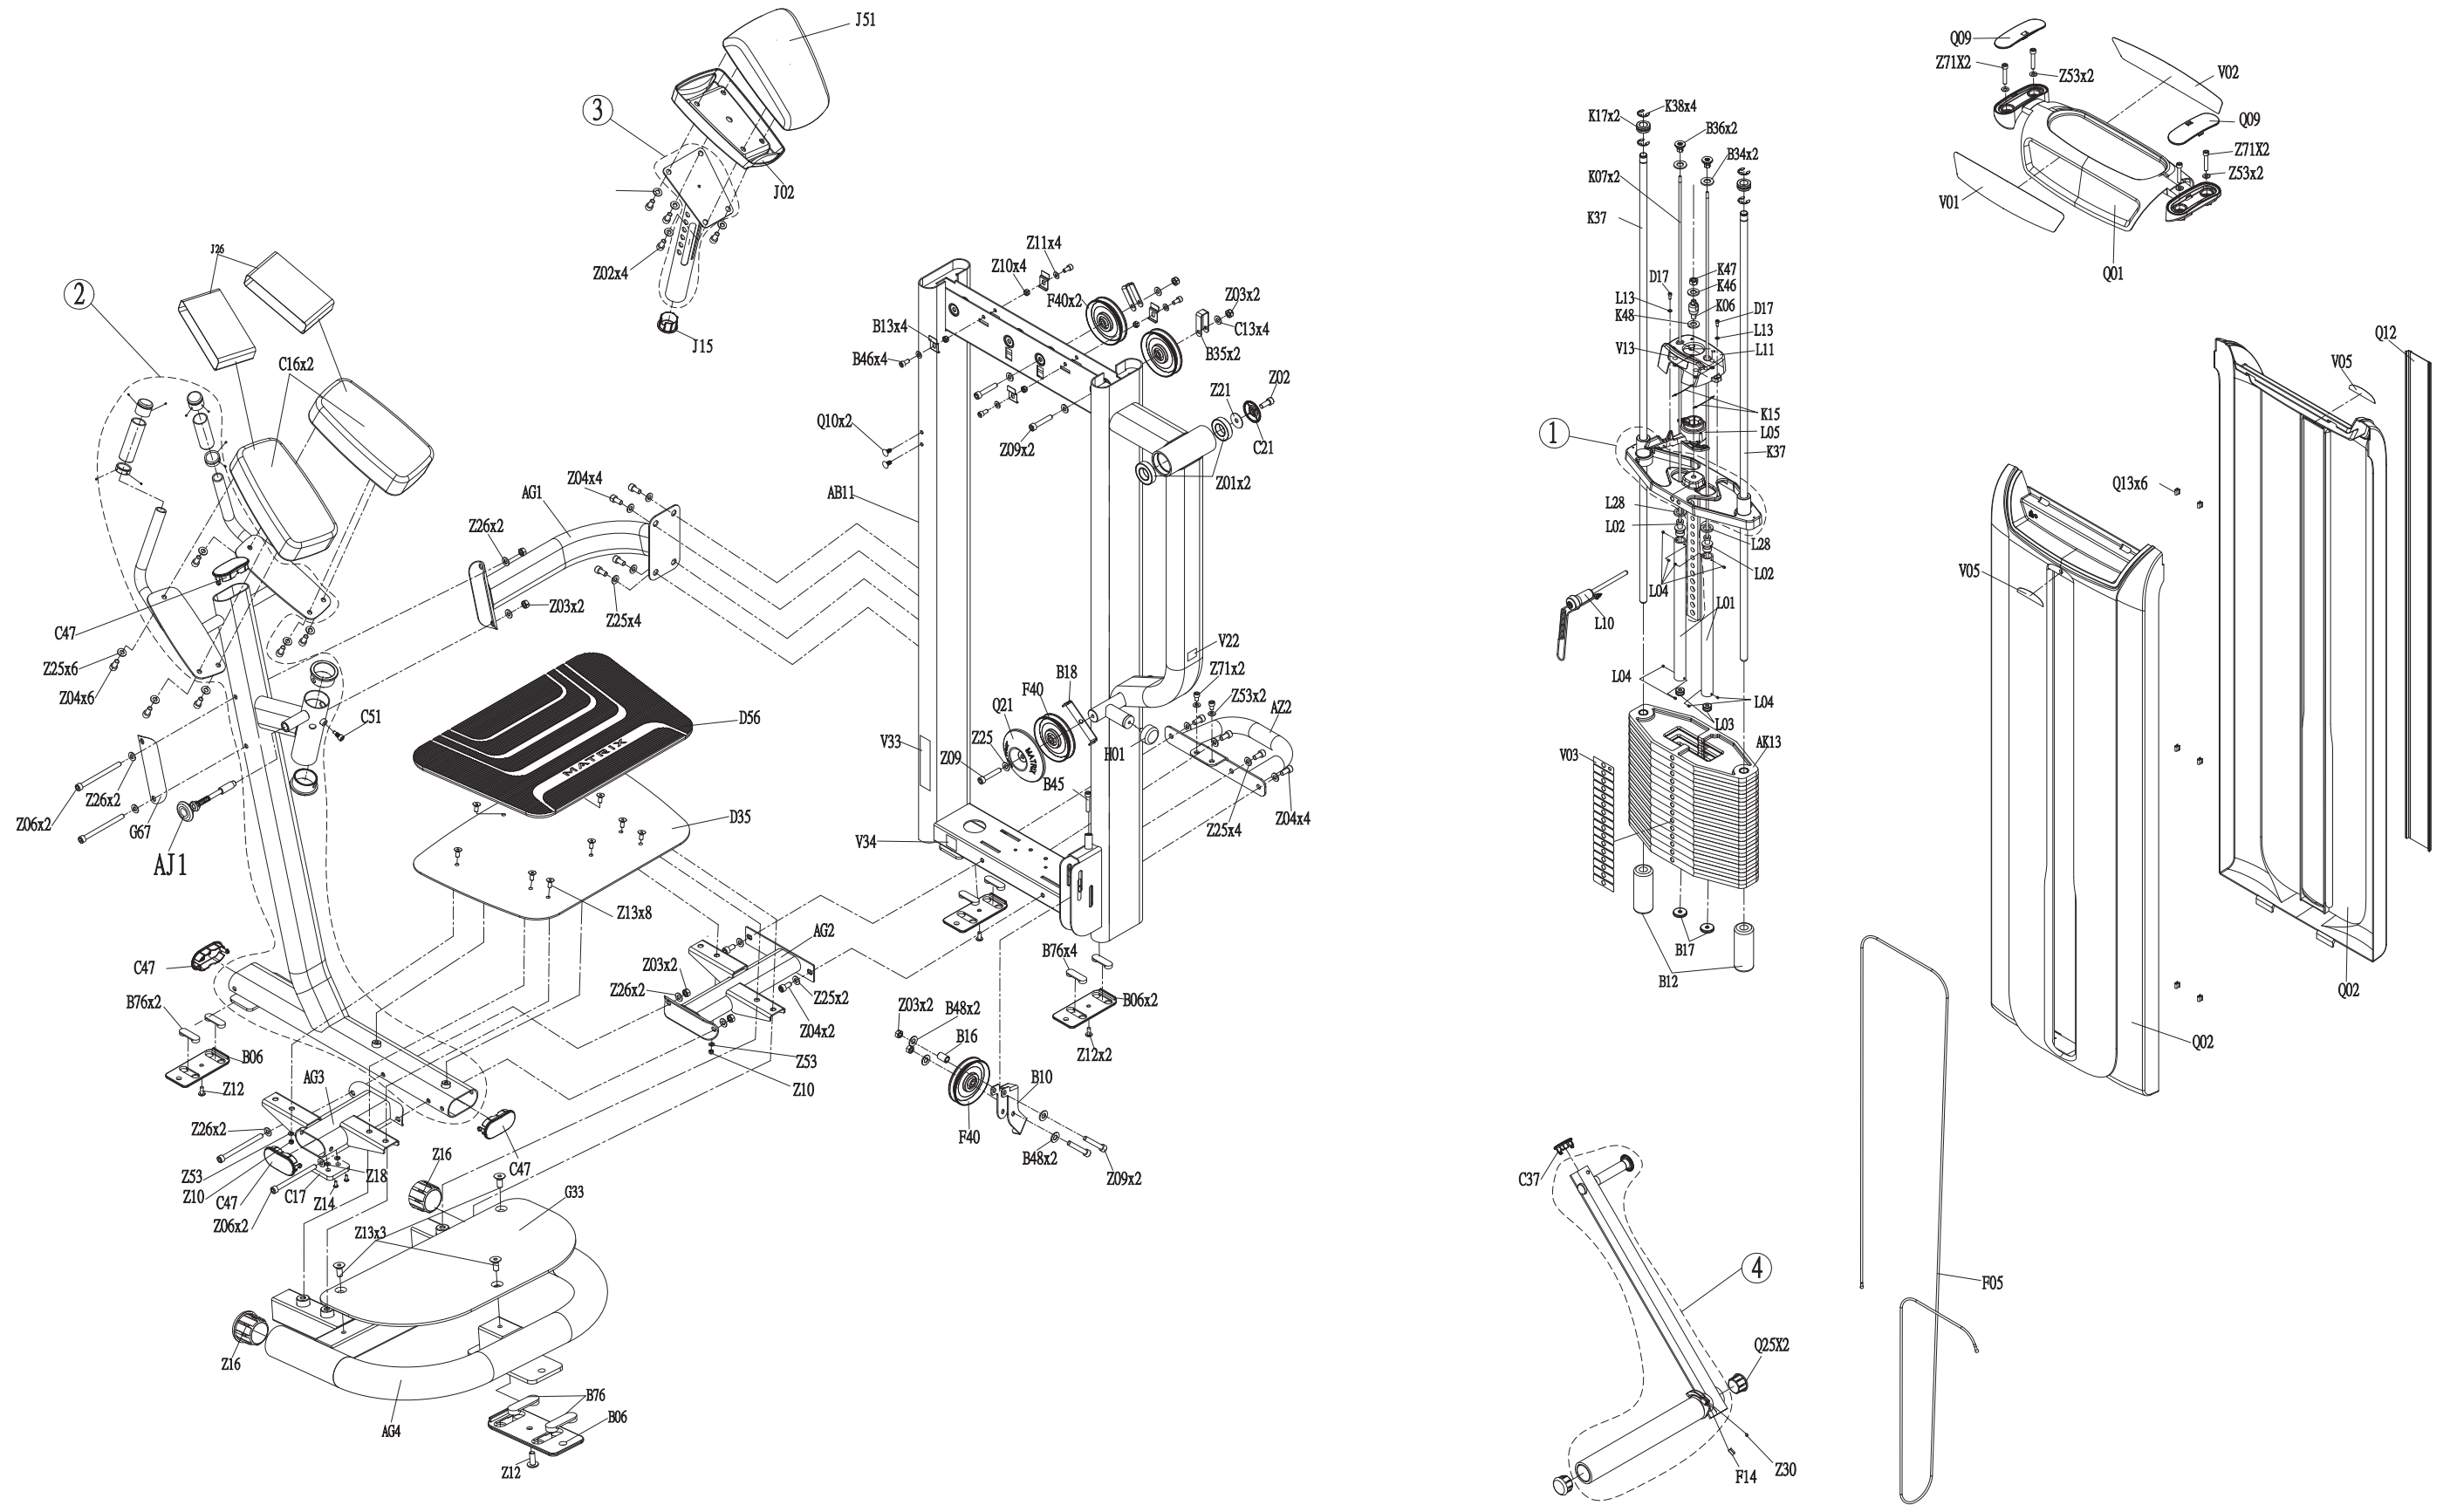

DRAWING NO.	PVSGM73C-KM		
PART NAME	Explosive Diagram		
PART NO.	MGM0636-00	REV	A
APPROVE	wangtao	DATE	2022.05.31